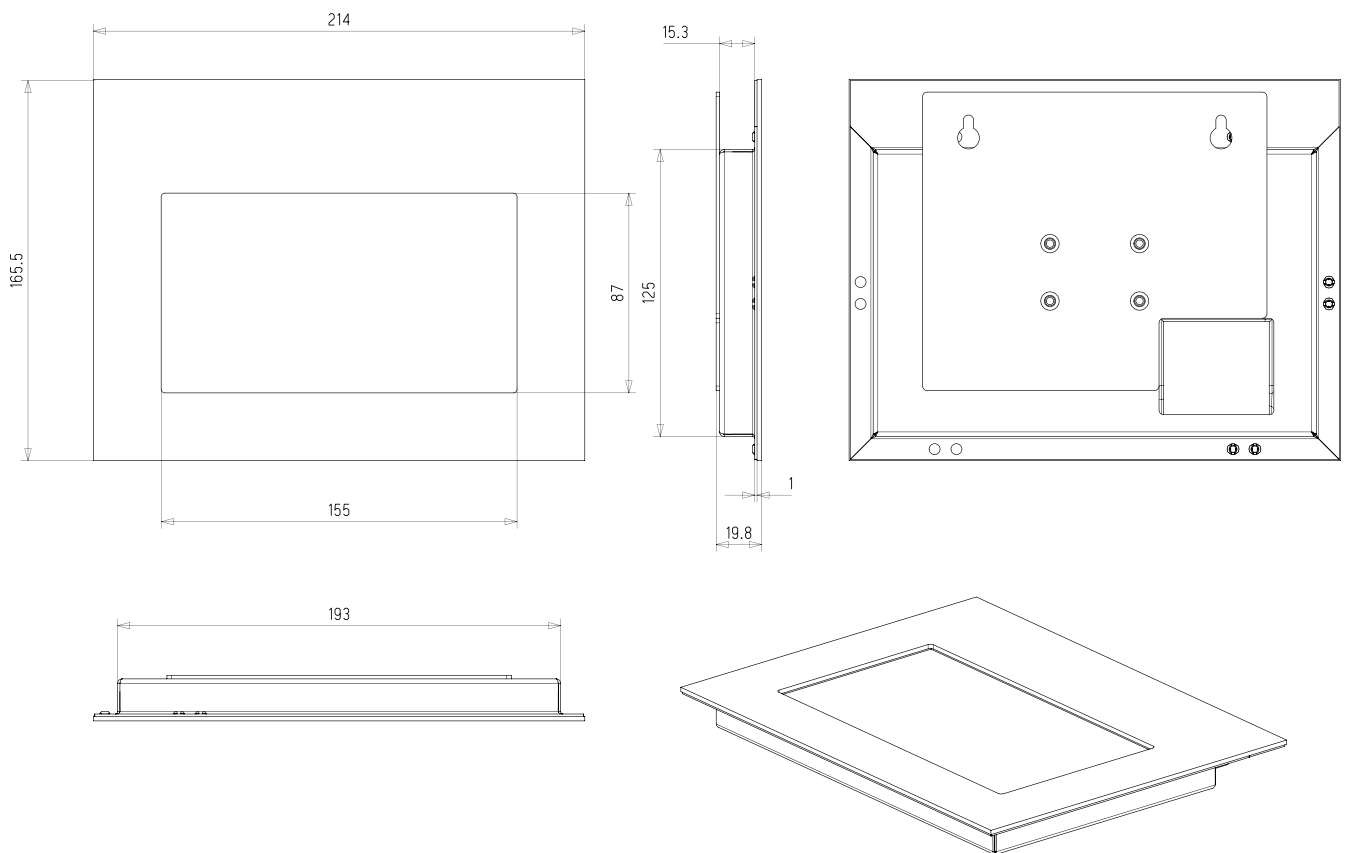

7" Digital Sign

Model	H x W x D (mm)	H x W x D (")
	EU	US
7" Modulex Digital Display with Graphic header - Landscape	165,5 x 214 x 19,8	9.9 x 13 x 1.19
7" Modulex Digital Display with ADA header - Landscape	165,5 x 214 x 19,8	9.9 x 13 x 1.19

7" Digital Sign Drawings